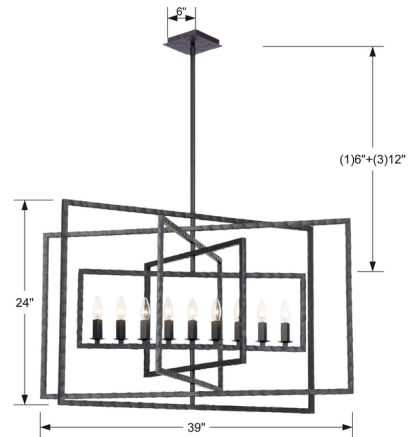

Description

The Capri Linear Chandelier features artfully hammered Raw Steel that is designed to create an eye catching eclectic look in your space. Available with an Antique Gold or Raw Steel finish. UL listed.

Specifications

COLOR	N/A
BODY FINISH	Raw Steel
WATTAGE	45W
DIMMER	Standard 120V
DIMENSIONS	39"W x 24"H
BULB NOT INCLUDED	9 x B11/Candelabra (E12)/5W/120V LED
OTHER BULB OPTIONS	9 x B10/Candelabra (E12)/60W/120V Incandescent
COUNTRY OF ORIGIN	China

Technical Information

PRODUCT DIMENSIONS Downrods Included: (1) 6" and (3) 12"

Shown in raw steel

CLICK TO VIEW PRODUCT

Notes: