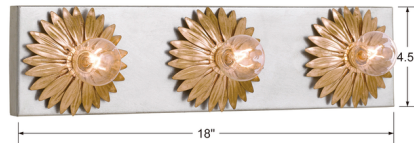

### Description

The Broche Bathroom Vanity Light brings a tailored elegance to your interior space. The smooth petal inspired metal frame casts warm shadows across your room.

### Specifications

COLOR	N/A
BODY FINISH	Antique Gold
WATTAGE	180W
DIMMER	Standard 120V
DIMENSIONS	18"W x 4.5"H x 5"D
BULB NOT INCLUDED	3 x B10/Candelabra (E12)/60W/120V Incandescent
OTHER BULB OPTIONS	3 x B10/Candelabra (E12)/120V LED
COUNTRY OF ORIGIN	China

Notes:

Shown in antique gold

CLICK TO VIEW PRODUCT