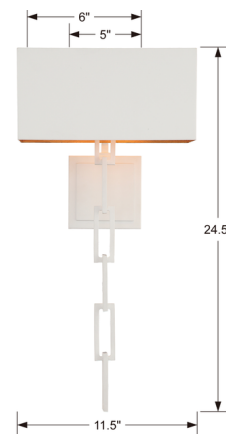

By Crystorama

Description

The Alston Wall Sconce brings a bold, industrial vibe to your interior space. The distinctive chunky metal chain with varying link sizes, holds a lined, shade that cast warm shadows across your room.

Specifications

COLOR	N/A
BODY FINISH	White
WATTAGE	18W
DIMMER	Standard 120V
DIMENSIONS	11.5"W x 24.5"H x 6"D
BULB NOT INCLUDED	2 x A19/Medium (E26)/9W/120V LED
OTHER BULB OPTIONS	A19/Medium (E26)/120V LED
COUNTRY OF ORIGIN	China