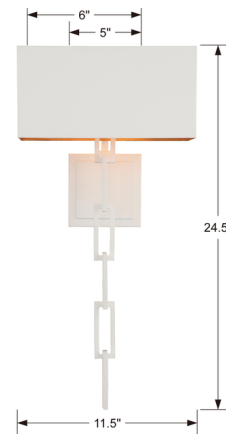

By Crystorama

Description

The Alston Wall Sconce brings a bold, industrial vibe to your interior space. The distinctive chunky metal chain with varying link sizes, holds a lined, shade that cast warm shadows across your room.

Specifications

COLOR	N/A
BODY FINISH	White
WATTAGE	18W
DIMMER	Standard 120V
DIMENSIONS	11.5"W x 24.5"H x 6"D
BULB NOT INCLUDED	2 x A19/Medium (E26)/9W/120V LED
OTHER BULB OPTIONS	A19/Medium (E26)/120V LED
COUNTRY OF ORIGIN	China