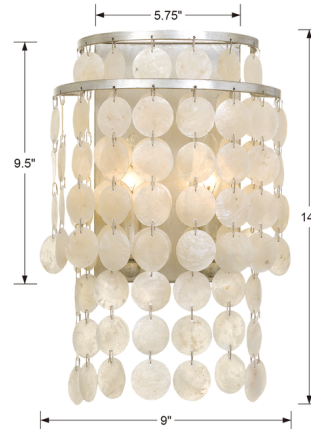

Lightology

lightology.com
866-954-4489
04-22-26

Project: _____

Company: _____

Location: _____ Fixture Type: _____

SPEC #: **CRY610766**

Approved On: _____ Approved By: _____

Brielle Wall Sconce

By Crystorama

Description

The Brielle Wall Sconce features Capiz Shells with an Antique Silver finish. The Capiz shells will flutter with the slightest breeze. UL listed.

Specifications

COLOR	Capiz
BODY FINISH	Antique Silver
WATTAGE	10W
DIMMER	Standard 120V
DIMENSIONS	9"W x 14"H x 5.5"D
BULB NOT INCLUDED	2 x B11/Candelabra (E12)/5W/120V LED
OTHER BULB OPTIONS	2 x B10/Candelabra (E12)/60W/120V Incandescent
COUNTRY OF ORIGIN	China

Notes:

Shown in antique silver / capiz

CLICK TO VIEW PRODUCT