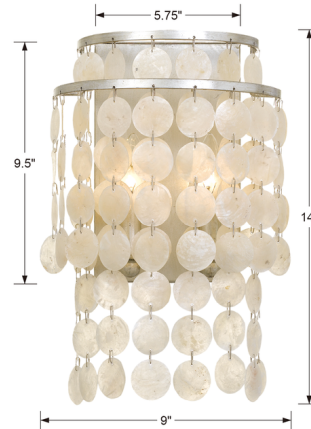

Lightology

lightology.com
866-954-4489
07-02-26

Project: _____

Company: _____

Location: _____ Fixture Type: _____

SPEC #: **CRY610766**

Approved On: _____ Approved By: _____

Brielle Wall Sconce

By Crystorama

Description

The Brielle Wall Sconce features Capiz Shells with an Antique Silver finish. The Capiz shells will flutter with the slightest breeze. UL listed.

Shown in antique silver / capiz

Specifications

COLOR	Capiz
BODY FINISH	Antique Silver
WATTAGE	10W
DIMMER	Standard 120V
DIMENSIONS	9"W x 14"H x 5.5"D
BULB NOT INCLUDED	2 x B11/Candelabra (E12)/5W/120V LED
OTHER BULB OPTIONS	2 x B10/Candelabra (E12)/60W/120V Incandescent
COUNTRY OF ORIGIN	China