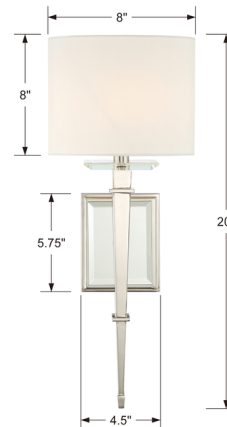

Shown in aged brass / white

CLICK TO VIEW PRODUCT

Notes: