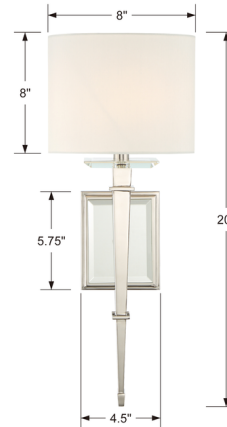

Shown in aged brass / white

CLICK TO VIEW PRODUCT

Notes: