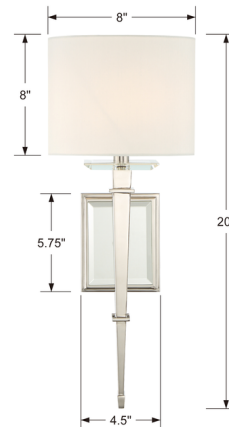

Shown in aged brass / white

CLICK TO VIEW PRODUCT

Notes: