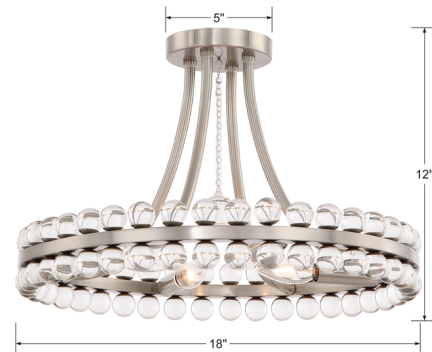

Lightology

lightology.com
866-954-4489
06-29-26

Project: _____

Company: _____

Location: _____ Fixture Type: _____

SPEC #: **CRY610783**

Approved On: _____ Approved By: _____

Clover Semi Flush Ceiling Light By Crystorama

Description

The Clover Semi Flush Ceiling Light features glimmering rows of hand blown glass balls and smooth curves finished in Brushed Nickel or Aged Brass. Four 40 watt, 120 volt B10 candelabra base bulbs are required, but not included. 18 inch width x 12 inch height. UL listed.

Shown in aged brass / clear

Specifications

COLOR	Clear
BODY FINISH	Aged Brass
WATTAGE	160W
DIMMER	Standard 120V
DIMENSIONS	18"W x 12"H
BULB NOT INCLUDED	4 x B10/Candelabra (E12)/40W/120V Incandescent
COUNTRY OF ORIGIN	China