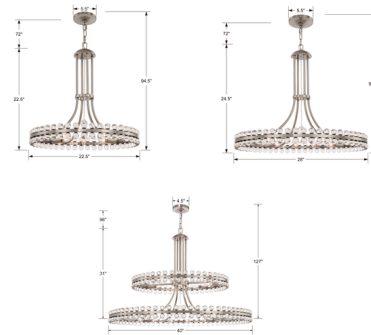

Lightology

lightology.com
866-954-4489
05-24-26

Project: _____

Company: _____

Location: _____ Fixture Type: _____

SPEC #: **CRY610787**

Approved On: _____ Approved By: _____

Clover Chandelier By Crystorama

Description

The Clover Chandelier is an eye catching piece that features glimmering rows of hand blown Clear glass balls and smooth curves finished in Brushed Nickel or Aged Brass.

Shown in aged brass / clear

Specifications

COLOR Clear
BODY FINISH Aged Brass
WATTAGE 480W
DIMMER Standard 120V
DIMENSIONS 28.75"W x 24.5"H
BULB NOT INCLUDED 12 x B10/Candelabra (E12)/40W/120V Incandescent
COUNTRY OF ORIGIN China