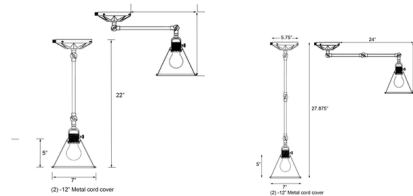

Description

The Morgan Wall Light is a task lamp that offers adjustable arms that provided both functionality and an industrial look in Aged Brass, Matte Black or Polished Nickel. Features an included dimmer switch. Hardwire or plug in with the included 8' of cord and cord cover. Available in two sizes. One 60 watt, 120 volt A19 type medium base bulb is required, but not included. One arm: 13 inch width x 7 inch height. Two arm: 13 inch width x 23 inch height. UL listed.

Shown in aged brass

Specifications

COLOR	N/A
BODY FINISH	Aged Brass
WATTAGE	43W
DIMMER	Included
DIMENSIONS	7"W x 11"H x 17"D
BULB NOT INCLUDED	1 x A19/Medium (E26)/43W/120V Incandescent
COUNTRY OF ORIGIN	China