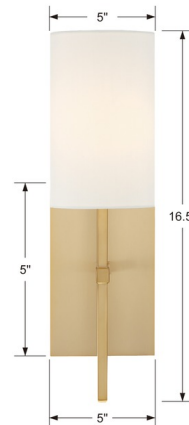

Lightology

lightology.com
866-954-4489
04-22-26

Project: _____

Company: _____

Location: _____ Fixture Type: _____

SPEC #: **CRY610842**

Approved On: _____ Approved By: _____

Veronica Wall Light By Crystorama

Description

The Veronica Wall Light features White silk shades with a Polished Nickel, Black Forged or Aged Brass finish. Available in a 1 and 2 light option. UL listed.

Shown in aged brass / white silk

Specifications

COLOR	White Silk
BODY FINISH	Aged Brass
WATTAGE	5W
DIMMER	Standard 120V
DIMENSIONS	5"W x 16.5"H x 6"D
BULB NOT INCLUDED	1 x B11/Candelabra (E12)/5W/120V LED
OTHER BULB OPTIONS	1 x B10/Candelabra (E12)/60W/120V Incandescent
COUNTRY OF ORIGIN	China