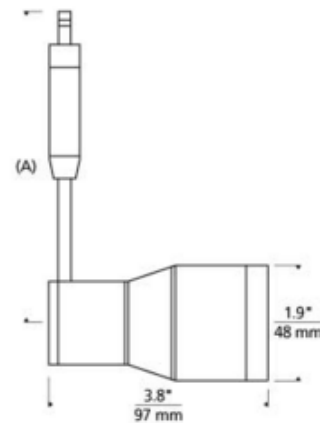

**DESIGNER** Sean Lavin  
**BRAND** Visual Comfort Modern

**DESCRIPTION**

The Monopoint Ace Head features a classic adjustable spot head design. Includes 12 volt field replaceable LED module in 2700K or 3000K color temperature, 90CRI, 519 lumens, with 40 degree beam angle. Integrated lens holder accommodates up to two lenses and louvers, sold separately. Includes 4 inch round flush canopy.

*Shown in: Satin Nickel*

<b>SHADE COLOR</b>	N/A
<b>BODY FINISH</b>	Satin Nickel
<b>WATTAGE</b>	9.4W
<b>DIMMER</b>	Low Voltage Electronic
<b>DIMENSIONS</b>	1.9"W x 3.8"H
<b>INTEGRATED LED MODULE</b>	
<b>LAMP</b>	1 x LED/9.4W/12V LED
<i>Technical Information</i>	
<b>LUMINOUS FLUX</b>	519 lumens
<b>LUMENS/WATT</b>	55.21
<b>LAMP COLOR</b>	2700K
<b>COLOR RENDERING</b>	90 CRI
<b>BEAM ANGLE</b>	40°
<b>LAMP LIFE</b>	50000 hours
<b>SPEC #</b>	TLG610968