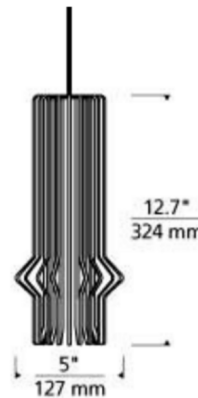

### Description

The Mini Syrma Monopoint Pendant features duplicated machined metal rods that have been painstakingly fastened at perfectly spaced intervals to form a multi-dimensional shade. Available in halogen and LED lamp options. Supplied with six feet of field-cutttable cable and a 4 inch round flush canopy with electronic transformer included. ETL listed. Halogen option Title 20 compliant. LED option Title 20 and Title 24 compliant.

### Specifications

COLOR . . . . . Matte Black  
BODY FINISH . . . . . Satin Nickel  
WATTAGE . . . . . 35W  
DIMMER . . . . . Low Voltage Electronic  
DIMENSIONS . . . . . 5.5"W x 12.7"H  
BULB INCLUDED . . . . . 1 x JC/GY6.35 (bipin)/35W/12V Halogen  
COUNTRY OF ORIGIN . . . . . China

### Technical Information

PRODUCT DIMENSIONS . . . . . Cord Length: 72"  
LAMP LIFE . . . . . 2000 hours

Shown in satin nickel / matte black

CLICK TO VIEW PRODUCT

Notes: