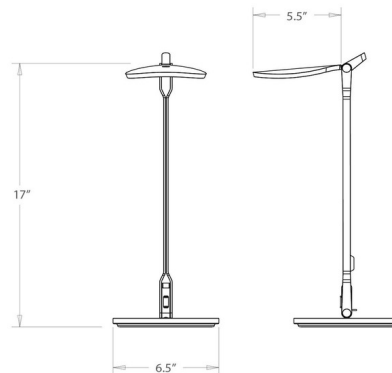

CLICK TO VIEW PRODUCT

Notes: