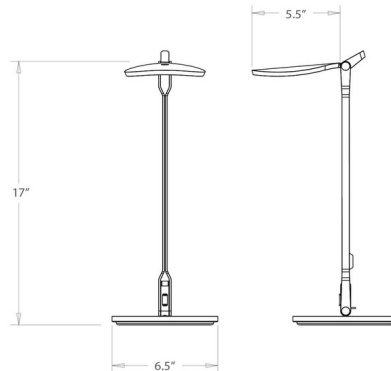

CLICK TO VIEW PRODUCT

Notes: