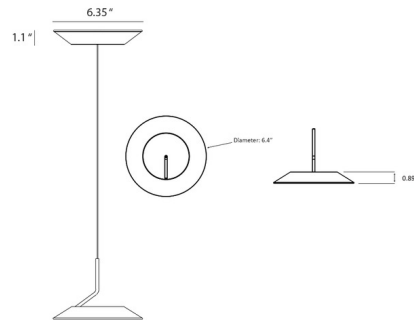

CLICK TO VIEW PRODUCT

Notes: