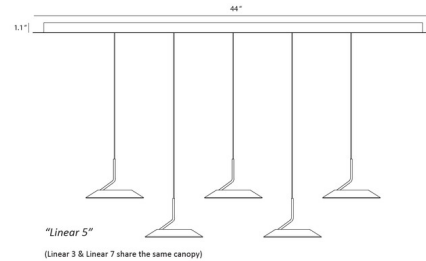

Shown in chrome