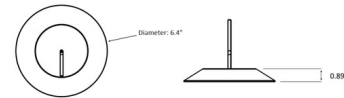

Shown in chrome