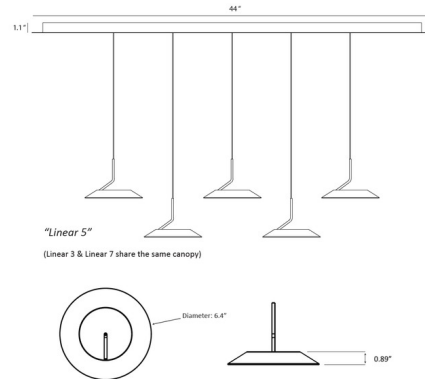

Shown in matte white