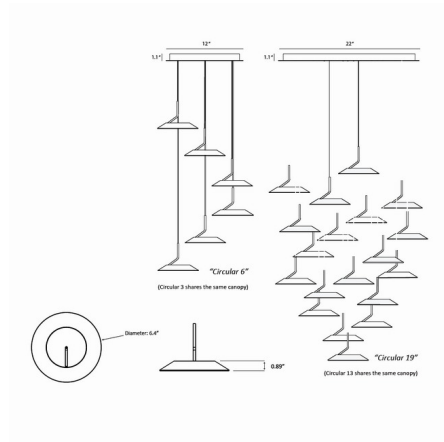

Shown in matte black

CLICK TO VIEW PRODUCT

Notes: