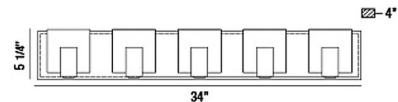

Shown in chrome / frosted