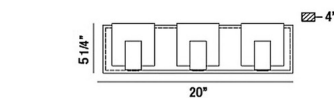

Shown in chrome / frosted