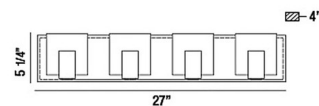

Shown in chrome / frosted