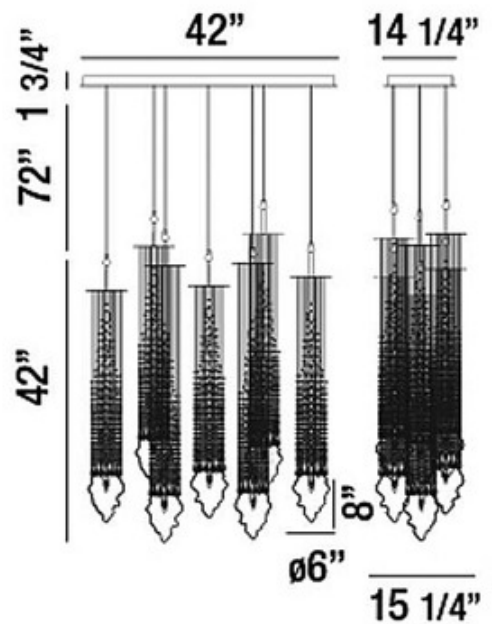

BRAND

Eurofase

DESCRIPTION

The Cascata Seven Light Chandelier offers an elegant, intriguing silhouette featuring an array rich intricately blown Amber glass shades with strands of crystal beading suspended from a Bronze finished ovular canopy. Includes 72 inch suspension cables. ETL listed.

SHADE COLOR	Amber
BODY FINISH	Bronze
WATTAGE	280W
DIMMER	Standard 120V
DIMENSIONS	42"L x 15.25"W x 42"H
BULB INCLUDED	
LAMP	7 x JCD/G4 (bipin)/40W/120V Halogen

SPEC # EUF611288

COMPANY	PROJECT	FIXTURE TYPE	APPROVED BY	DATE