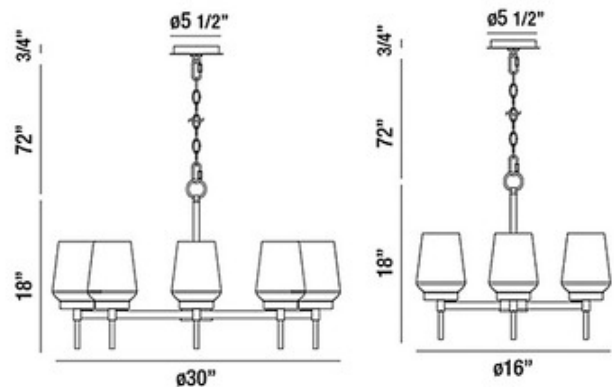

**BRAND**

Eurofase

**DESCRIPTION**

The Manchester Chandelier offers a modern, refined style with dual glass shades featuring a Clear glass outer shade and Opal glass inner shade, set in a Brass or Satin Nickel crisscrossed frame, with an optional finial detail. Available in two sizes. 60 watt max 120 volt medium base bulbs are required, but not included. Four light: 16 inch width x 18 inch height x 90 inch maximum length. Eight light: 30 inch width x 18 inch height x 90 inch maximum length. UL and CUL listed.

<b>SHADE COLOR</b>	Clear
<b>BODY FINISH</b>	Brass
<b>WATTAGE</b>	172W
<b>DIMMER</b>	Standard 120V
<b>DIMENSIONS</b>	90"L x 16"W x 18"H
<b>BULB NOT INCLUDED</b>	
<b>LAMP</b>	4 x A19/Medium (E26)/43W/120V Incandescent 4 x A19/Medium (E26)/120V LED