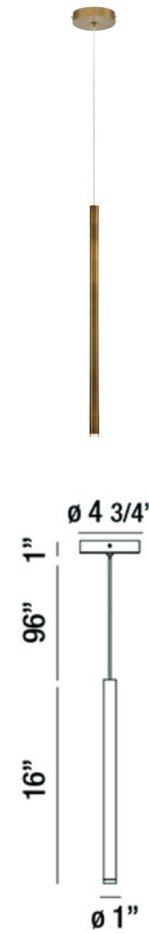

Lightology

lightology.com
866-954-4489
07-09-26

Project: _____
Company: _____
Location: _____ Fixture Type: _____
SPEC #: **EUF611362**
Approved On: _____ Approved By: _____

Navada Pendant By Eurofase

Description

The Navada Pendant offers a sleek, modern design featuring a tube with a frosted cap that casts warm shadows down across your space.

Specifications

COLOR Frosted
BODY FINISH Antique Brass
WATTAGE 3W
DIMMER Not Dimmable
DIMENSIONS 1"W x 24"H
INTEGRATED LED MODULE 1 x LED/3W/120V LED

Technical Information

PRODUCT DIMENSIONS Adjustable Cable Length: 96"
COLOR RENDERING 90 CRI
LAMP COLOR 3000K
LUMENS/WATT 50.00
LUMINOUS FLUX 150 lumens

Notes:

Shown in antique brass / frosted

CLICK TO VIEW PRODUCT