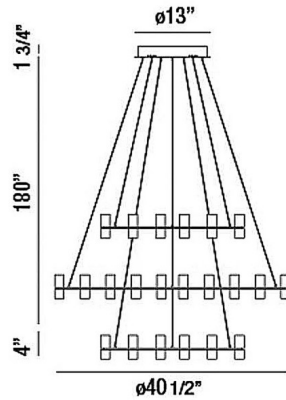

CLICK TO VIEW PRODUCT

Notes: