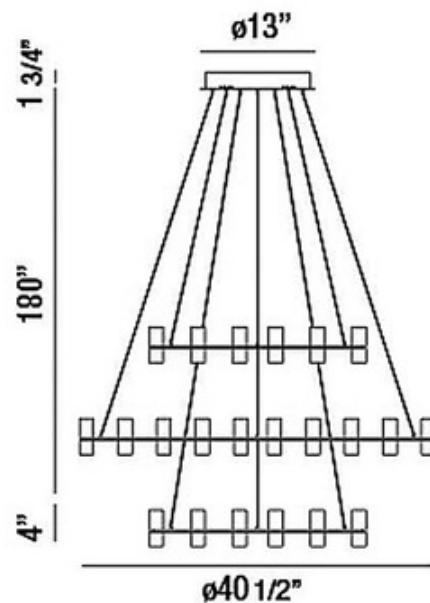

**BRAND**

Eurofase

**DESCRIPTION**

The Netto Three Tier Chandelier offers a sleek, modern design featuring cylindrical shaped metal and Clear Acrylic shades with Frosted Acrylic accents placed around a three Chrome finished rings. Thirty-three 4 watt 120 volt LED bulbs are included. 40.5 inch width x 4 inch height x 184 inch maximum length. ETL listed.

*Shown in: Chrome / Clear*

<b>SHADE COLOR</b>	Clear
<b>BODY FINISH</b>	Chrome
<b>WATTAGE</b>	132W
<b>DIMMER</b>	Standard 120V
<b>DIMENSIONS</b>	184"L x 40.5"W x 4"H
<b>INTEGRATED LED MODULE</b>	
<b>LAMP</b>	33 x LED/4W/120V LED

*Technical Information*

<b>LUMINOUS FLUX</b>	9900 lumens
<b>LUMENS/WATT</b>	2,475.00
<b>LAMP COLOR</b>	3000K
<b>COLOR RENDERING</b>	90 CRI

**SPEC #** EUF611372

COMPANY	PROJECT	FIXTURE TYPE	APPROVED BY	DATE