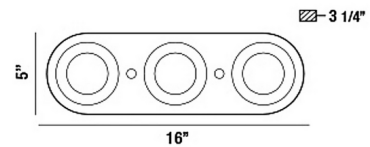

By Eurofase

Description

The Nymark Wall / Ceiling Light offers a versatile, modern design featuring adjustable LED heads for precise spot lighting set in a White finished oval mount. 10 watt 120 volt LED bulbs are included.

Specifications

COLOR	N/A
BODY FINISH	White
WATTAGE	20W
DIMMER	Standard 120V
DIMENSIONS	10.5"W x 5"H x 3.25"D
INTEGRATED LED MODULE	2 x LED/10W/120V LED
COUNTRY OF ORIGIN	China

Technical Information

BEAM ANGLE	60°
COLOR RENDERING	80 CRI
LAMP COLOR	3000K
LUMENS/WATT	220.00
LUMINOUS FLUX	2200 lumens

Shown in white

CLICK TO VIEW PRODUCT

Notes: