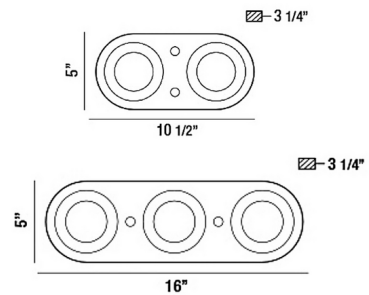

CLICK TO VIEW PRODUCT

Notes: