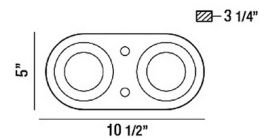

CLICK TO VIEW PRODUCT

Notes: