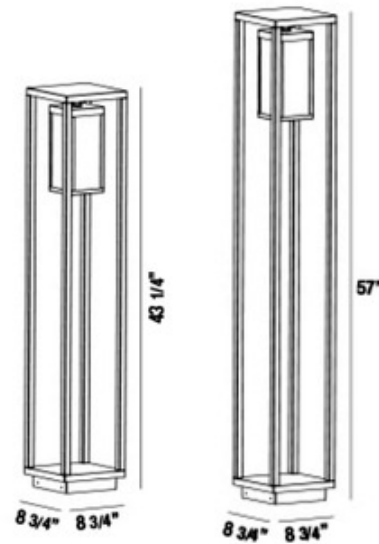

BRAND

Eurofase

DESCRIPTION

The Outdoor Clear Lantern Bollard features a Graphite Grey finished open rectangular column frame with an inner Clear glass lantern. Available in two sizes. Rated for wet locations. UL and CUL listed. NOTE: Includes hardware to mount fixture in stone or concrete.

Shown in: Graphite Grey / Clear

SHADE COLOR	Clear
BODY FINISH	Graphite Grey
WATTAGE	13W
DIMMER	Not Dimmable
DIMENSIONS	8.75"W x 43.25"H
LED MODULE INCLUDED	
LAMP	1 x LED/13W/120V LED

Technical Information

LUMINOUS FLUX	1400 lumens
LUMENS/WATT	107.69
LAMP COLOR	3000 K
COLOR RENDERING	90 CRI

ITEM NUMBER

EUF611383

COMPANY

PROJECT

FIXTURE TYPE

APPROVED BY

DATE