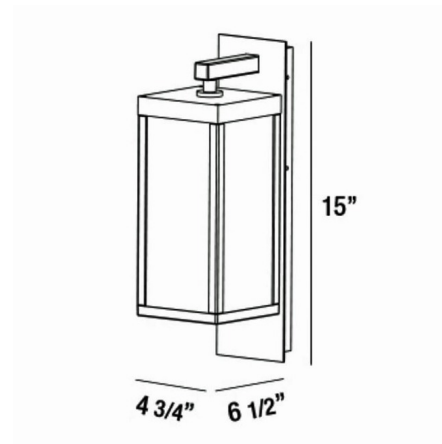

CLICK TO VIEW PRODUCT

Notes: