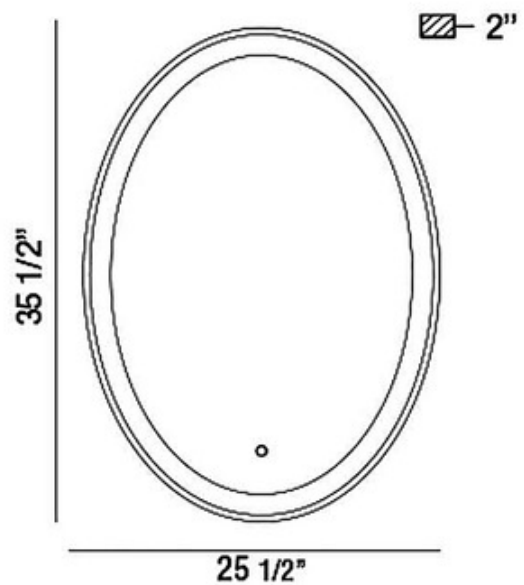

COMPANY	PROJECT	FIXTURE TYPE	APPROVED BY	DATE