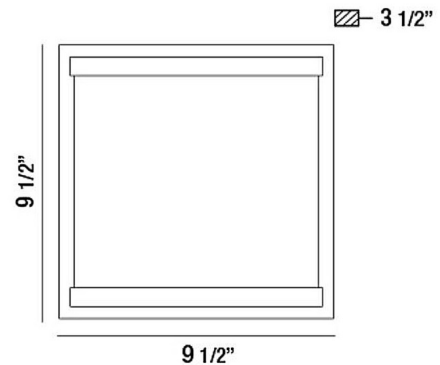

Shown in chrome / clear bubble glass

CLICK TO VIEW PRODUCT

Notes: