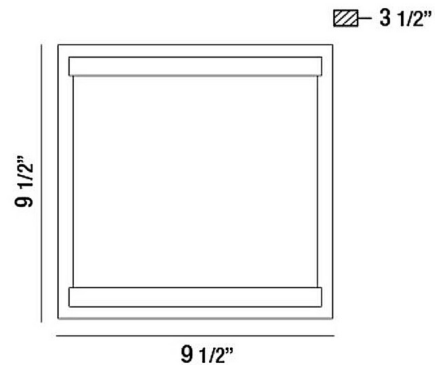

### Specifications

COLOR . . . . . Clear Bubble Glass  
BODY FINISH . . . . . Chrome  
WATTAGE . . . . . 20W  
DIMMER . . . . . Standard 120V  
DIMENSIONS . . . . . 9.75"W x 3.5"H  
INTEGRATED LED MODULE . . . . . 2 x LED/10W/120V LED  
COUNTRY OF ORIGIN . . . . . China