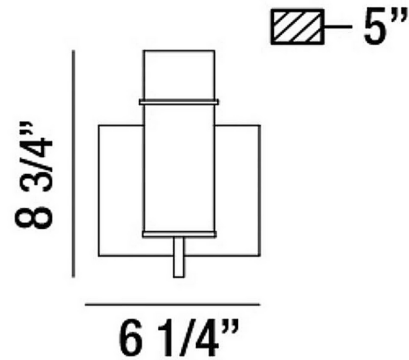

By Eurofase

Description

The Pista Wall Light offers a modern style with a touch of vintage flair, featuring a Clear cylindrical glass shade set into a Chrome finished backplate.

NOTE: This is a discontinued floor model and limited to quantity on hand.

Shown in chrome / clear

Specifications

COLOR	Clear
BODY FINISH	Chrome
WATTAGE	9W
DIMMER	Standard 120V
DIMENSIONS	6.25"W x 8.75"H x 5"D
BULB INCLUDED	1 x T10/Medium (E26)/9W/120V LED
COUNTRY OF ORIGIN	China