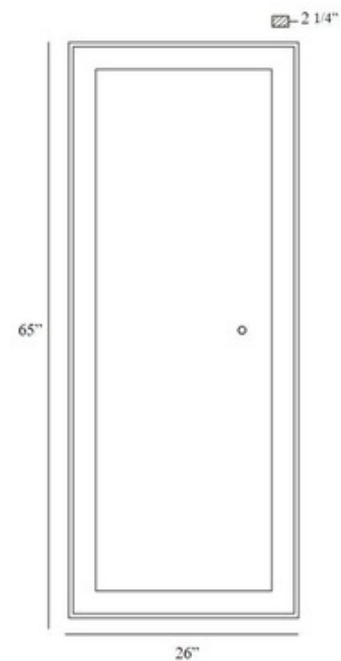

**BRAND**

Eurofase

**DESCRIPTION**

The Rectangle Edge-Lit LED Standing Mirror offers a sophisticated, decorative design enhanced with Tunable White LED technology. Features a back-lit LED mirror with a touch sensor switch that allows you to adjust color temperature from 3000K to 4500K to 6400K to suit your lighting needs. Available with a Gold Leaf or Silver Leaf backdrop. May be wall mounted or used as free standing mirror. Suitable for damp locations. UL and CUL listed. Wall mount is ADA compliant.

<b>SHADE COLOR</b>	N/A
<b>BODY FINISH</b>	Silver Leaf
<b>WATTAGE</b>	65W
<b>DIMMER</b>	Included
<b>DIMENSIONS</b>	26"W x 65"H x 2.25"D
<b>INTEGRATED LED MODULE</b>	
<b>LAMP</b>	1 x LED/65W/12V LED

*Technical Information*

<b>LUMINOUS FLUX</b>	7605 lumens
<b>LUMENS/WATT</b>	117.00
<b>LAMP COLOR</b>	Tunable White
<b>COLOR RENDERING</b>	90 CRI

**SPEC #** EUF611424

COMPANY	PROJECT	FIXTURE TYPE	APPROVED BY	DATE