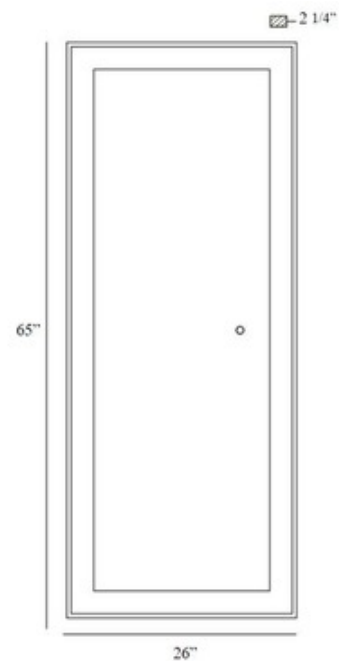

COMPANY	PROJECT	FIXTURE TYPE	APPROVED BY	DATE