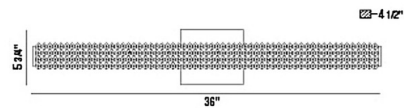

Lightology

lightology.com
866-954-4489
04-22-26

Project: _____

Company: _____

Location: _____ Fixture Type: _____

SPEC #: **EU611444**

Approved On: _____ Approved By: _____

Sassi Wall Light

By Eurofase

Description

The Sassi Wall Light will add a touch of glamour to any space, featuring a cylindrical tube shade covered in shards of endless crystal organically arranged. Available in three sizes. ETL listed.

Specifications

COLOR . . . . . Crystal
BODY FINISH . . . . . Chrome
WATTAGE 20W
DIMMER . . . . . Low Voltage Electronic
DIMENSIONS . . . . . 18"W x 5.75"H x 4.25"D
INTEGRATED LED MODULE . . . . . 1 x LED/20W/120V LED
COUNTRY OF ORIGIN . . . . . China

Technical Information

COLOR RENDERING . . . . . 90 CRI
LAMP COLOR 3000K
LUMENS/WATT 90.00
LUMINOUS FLUX . . . . . 1800 lumens

Shown in chrome / crystal

CLICK TO VIEW PRODUCT

Notes: