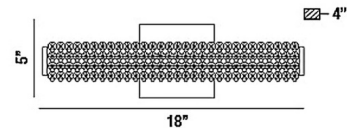

Shown in chrome / crystal