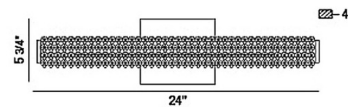

Lightology

lightology.com
866-954-4489
04-22-26

Project: _____

Company: _____

Location: _____ Fixture Type: _____

SPEC #: **EU611444**

Approved On: _____ Approved By: _____

Sassi Wall Light

By Eurofase

Description

The Sassi Wall Light will add a touch of glamour to any space, featuring a cylindrical tube shade covered in shards of endless crystal organically arranged. Available in three sizes. ETL listed.

Specifications

COLOR . . . . . Crystal
BODY FINISH . . . . . Chrome
WATTAGE 20W
DIMMER . . . . . Low Voltage Electronic
DIMENSIONS . . . . . 18"W x 5.75"H x 4.25"D
INTEGRATED LED MODULE . . . . . 1 x LED/20W/120V LED
COUNTRY OF ORIGIN . . . . . China

Technical Information

COLOR RENDERING . . . . . 90 CRI
LAMP COLOR 3000K
LUMENS/WATT 90.00
LUMINOUS FLUX . . . . . 1800 lumens

Shown in chrome / crystal

CLICK TO VIEW PRODUCT

Notes: