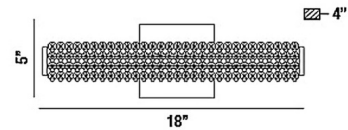

Shown in chrome / crystal