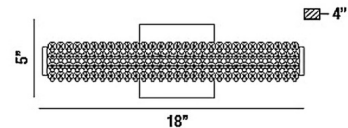

Shown in chrome / crystal