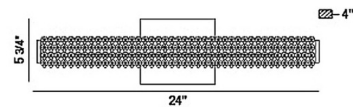

Lightology

lightology.com
866-954-4489
04-22-26

Project: _____

Company: _____

Location: _____ Fixture Type: _____

SPEC #: **EUF611444**

Approved On: _____ Approved By: _____

Sassi Wall Light

By Eurofase

Description

The Sassi Wall Light will add a touch of glamour to any space, featuring a cylindrical tube shade covered in shards of endless crystal organically arranged. Available in three sizes. ETL listed.

Specifications

COLOR . . . . . Crystal
BODY FINISH . . . . . Chrome
WATTAGE 20W
DIMMER . . . . . Low Voltage Electronic
DIMENSIONS . . . . . 18"W x 5.75"H x 4.25"D
INTEGRATED LED MODULE . . . . . 1 x LED/20W/120V LED
COUNTRY OF ORIGIN . . . . . China

Technical Information

COLOR RENDERING . . . . . 90 CRI
LAMP COLOR 3000K
LUMENS/WATT 90.00
LUMINOUS FLUX . . . . . 1800 lumens

Shown in chrome / crystal

CLICK TO VIEW PRODUCT

Notes: