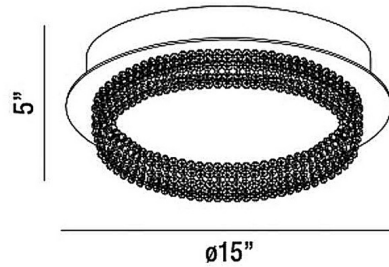

CLICK TO VIEW PRODUCT

Notes: