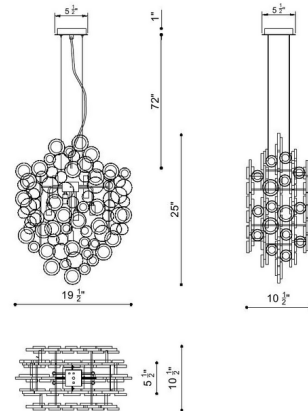

By Eurofase

Description

The Trento Chandelier features hand-strung glass wafers that float like clouds within the metal frame. The glass is pressed with a rippled texture, creating a beautiful play of light in your space.

Specifications

COLOR	Clear
BODY FINISH	Chrome
WATTAGE	280W
DIMMER	Standard 120V
DIMENSIONS	19.5"W x 25"H x 10.5"D
BULB INCLUDED	7 x JCD/G9/40W/120V Halogen
OTHER BULB OPTIONS	7 x JCD/G9/120V LED
COUNTRY OF ORIGIN	China

Technical Information

PRODUCT DIMENSIONS Adjustable Overall Height: 29" to 98"

Shown in chrome / clear

CLICK TO VIEW PRODUCT

Notes: