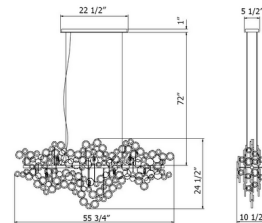

By Eurofase

Description

The Trento Linear Chandelier features hand-strung glass wafers that float like clouds within the metal frame. The glass is pressed with a rippled texture, creating a beautiful play of light in your space. Note: the 55.75 inch chandelier requires a junction box rated for fixtures weighing over 50 pounds.

Shown in chrome / clear

Specifications

COLOR	Clear
BODY FINISH	Chrome
WATTAGE	480W
DIMMER	Standard 120V
DIMENSIONS	40.25"L x 24"H x 10.5"D
BULB INCLUDED	12 x JCD/G9/40W/120V Halogen
OTHER BULB OPTIONS	12 x JCD/G9/120V LED
COUNTRY OF ORIGIN	China

Technical Information

PRODUCT DIMENSIONS Adjustable Overall Height: 28" to 97"

CLICK TO VIEW PRODUCT

Notes: