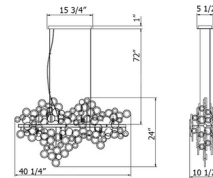

By Eurofase

Description

The Trento Linear Chandelier features hand-strung glass wafers that float like clouds within the metal frame. The glass is pressed with a rippled texture, creating a beautiful play of light in your space. Note: the 55.75 inch chandelier requires a junction box rated for fixtures weighing over 50 pounds.

Shown in chrome / clear

Specifications

COLOR	Clear
BODY FINISH	Chrome
WATTAGE	480W
DIMMER	Standard 120V
DIMENSIONS	40.25"L x 24"H x 10.5"D
BULB INCLUDED	12 x JCD/G9/40W/120V Halogen
OTHER BULB OPTIONS	12 x JCD/G9/120V LED
COUNTRY OF ORIGIN	China

Technical Information

PRODUCT DIMENSIONS Adjustable Overall Height: 28" to 97"

CLICK TO VIEW PRODUCT

Notes: