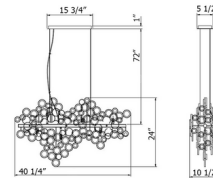

By Eurofase

Description

The Trento Linear Chandelier features hand-strung glass wafers that float like clouds within the metal frame. The glass is pressed with a rippled texture, creating a beautiful play of light in your space. Note: the 55.75 inch chandelier requires a junction box rated for fixtures weighing over 50 pounds.

Shown in chrome / clear

Specifications

COLOR Clear
BODY FINISH Chrome
WATTAGE 480W
DIMMER Standard 120V
DIMENSIONS 40.25"L x 24"H x 10.5"D
BULB INCLUDED 12 x JCD/G9/40W/120V Halogen
OTHER BULB OPTIONS 12 x JCD/G9/120V LED
COUNTRY OF ORIGIN China

Technical Information

PRODUCT DIMENSIONS Adjustable Overall Height: 28" to 97"

CLICK TO VIEW PRODUCT

Notes: