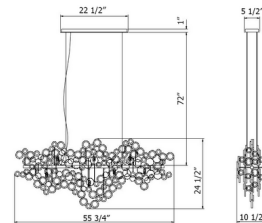

By Eurofase

Description

The Trento Linear Chandelier features hand-strung glass wafers that float like clouds within the metal frame. The glass is pressed with a rippled texture, creating a beautiful play of light in your space. Note: the 55.75 inch chandelier requires a junction box rated for fixtures weighing over 50 pounds.

Shown in chrome / clear

Specifications

COLOR Clear
BODY FINISH Chrome
WATTAGE 480W
DIMMER Standard 120V
DIMENSIONS 40.25"L x 24"H x 10.5"D
BULB INCLUDED 12 x JCD/G9/40W/120V Halogen
OTHER BULB OPTIONS 12 x JCD/G9/120V LED
COUNTRY OF ORIGIN China

Technical Information

PRODUCT DIMENSIONS Adjustable Overall Height: 28" to 97"

CLICK TO VIEW PRODUCT

Notes: