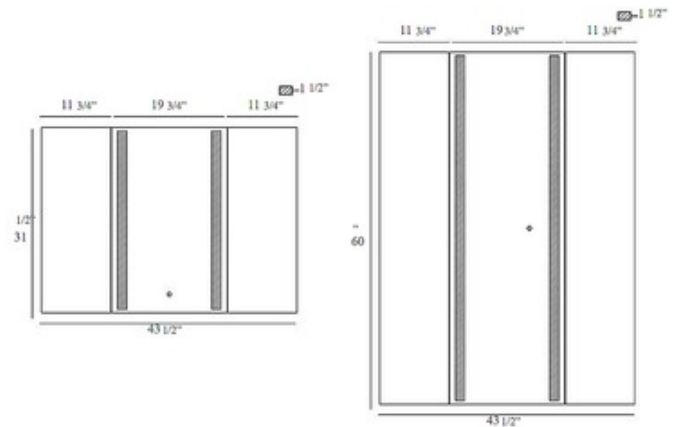

COMPANY	PROJECT	FIXTURE TYPE	APPROVED BY	DATE