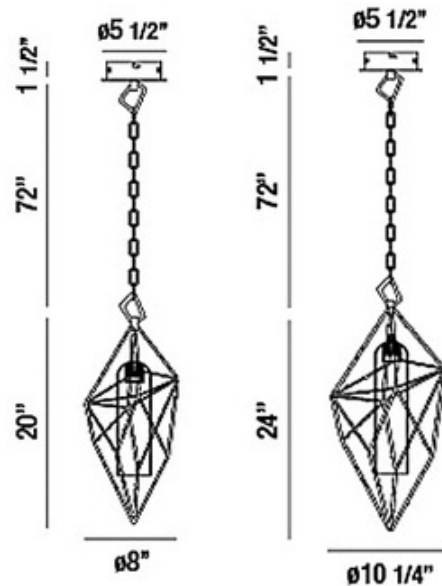

Verdino Pendant

Description:

The Verdino Pendant offers an intriguing, geometric design featuring a hand crafted Gold finished open frame with a Clear patterned glass cylindrical shade hanging in the center. Available in two sizes. Integrated 5 watt 120 volt LED light source. Small: 8 inch width x 20 inch height x 92 inch maximum length. Large: 10.25 inch width x 24 inch height x 96 inch maximum length. ETL listed.

Shown in: Gold / Clear

Price: \$384.00

- Shade Color: Clear
- Body Finish: Gold
- Lamp: 1 x LED/5W/120V LED
- Wattage: 5W
- Dimmer: Incandescent
- Dimensions: 92"L x 9"W x 20"H

Technical Information

- Luminous Flux: 400 lumens
- Lumens/Watt: 80.00
- Lamp Color: 3000 K
- Color Rendering: 90 CRI