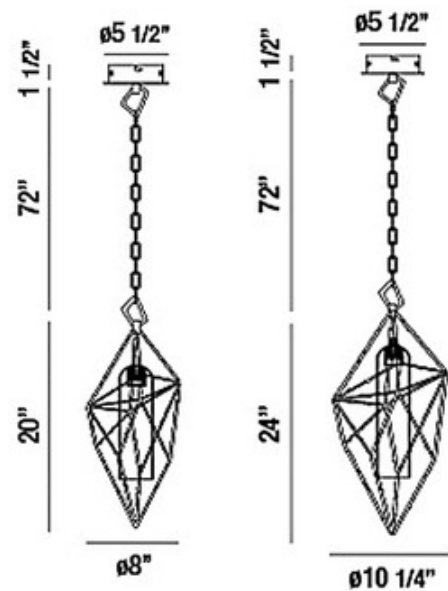

Technical Information

LUMINOUS FLUX	540 lumens
LUMENS/WATT	108.00
LAMP COLOR	4000K
COLOR RENDERING	90 CRI

SPEC # EUF611469