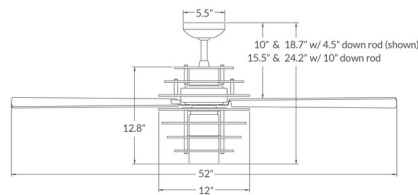

CLICK TO VIEW PRODUCT

Notes: