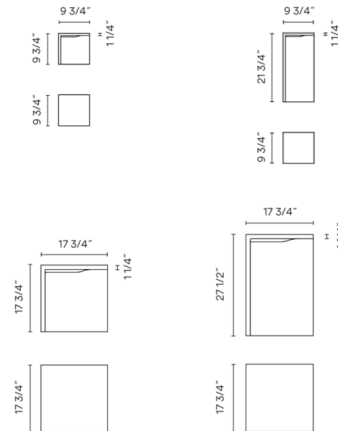

Shown in concrete

Specifications

COLOR	N/A
BODY FINISH	Concrete
WATTAGE	17.2W
DIMMER	Not Dimmable
DIMENSIONS	17.75"W x 17.75"H
INTEGRATED LED MODULE	2 x LED/8.6W/24V LED
COUNTRY OF ORIGIN	Spain

Technical Information