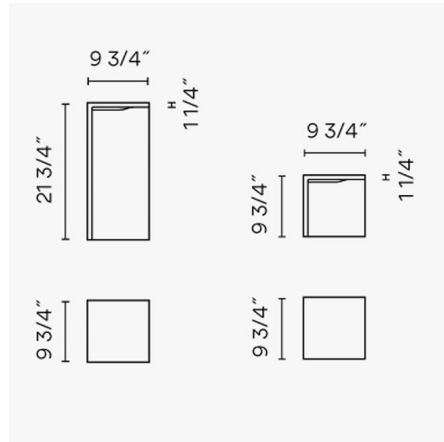

### Specifications

COLOR	N/A
BODY FINISH	Concrete
WATTAGE	17.2W
DIMMER	Not Dimmable
DIMENSIONS	17.75"W x 17.75"H
INTEGRATED LED MODULE	2 x LED/8.6W/24V LED
COUNTRY OF ORIGIN	Spain