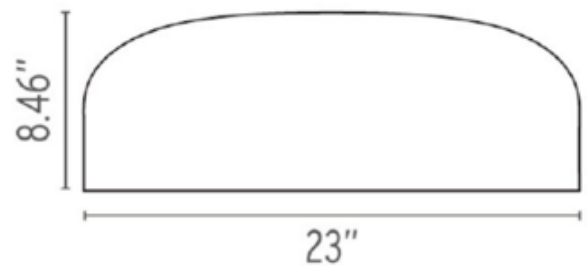

| | |
|---------------|------------------------------|
| SHADE COLOR | White |
| BODY FINISH | White |
| WATTAGE | 200W |
| DIMMER | Standard 120V |
| DIMENSIONS | 23"W x 8.46"H |
| BULB INCLUDED | |
| LAMP | 1 x T3/RSC/200W/120V Halogen |