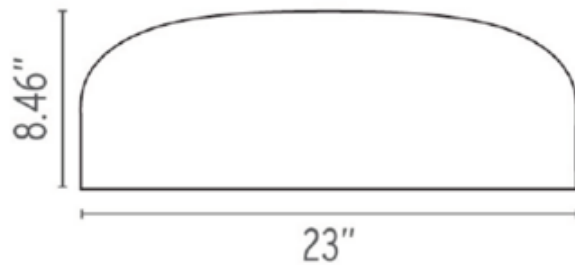

Shown in: White / White

Price: \$1095.00

- Shade Color:** White
- Body Finish:** White
- Lamp:** 1 x T3/RSC/200W/1 20V Halogen
- Wattage:** 200W
- Dimmer:** Incandescent
- Dimensions:** 23"W x 8.46"H

Product Number: FLO61317			
Company:		Fixture Type:	Date: Mar 30, 2020
Project:		Approved By:	