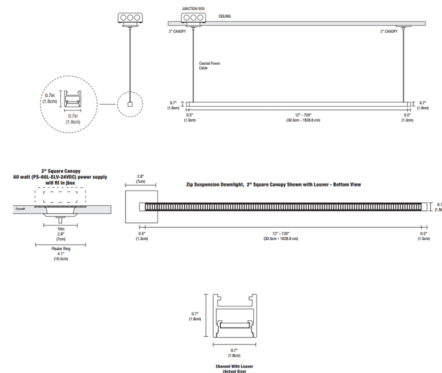

### Description

Zipp Downlight Suspension with remote power supply is a linear LED fixture that offers spot-free, direct light in a clean, contemporary style. Finish in Satin Nickel, Chrome, White or Satin Black with Satin Nickel hardware. Available with 4.4 watts per foot in increments from 36 to 420 inches, a diffused white lens with 100 degree beam spread or clear frosted lens with 60 degree beam spread, and optional black or white louver for adjustability, Zipp is available in ten color temperature options. Product is built to order. Note: Canopy mounts to a standard junction box either using the PS-60L-ELV-24VDC (60 Watt 24 Volt DC Power Supply) which fits inside junction box, or from a 24VDC remote Universal (UNI) power supply. Universal dimming with UNI power supply (TRIAC/ELV/0-10V). ELV dimming with PS-60L-ELV power supply. Power supply, dimmer control, and optional accessories sold separately. Note: Includes a 2.8 inch square canopy and adjustable 12 foot coaxial and aircraft cables.

### Specifications

COLOR	Clear / Black Louver
BODY FINISH	Chrome
WATTAGE	20W
DIMMER	Low Voltage Electronic
DIMENSIONS	48"L x 0.7"W x 0.7"H
INTEGRATED LED MODULE	4 x LED/5W/24V LED
COUNTRY OF ORIGIN	United States

### Technical Information

LAMP LIFE	50000 hours
BEAM ANGLE	60°
COLOR RENDERING	95 CRI
LAMP COLOR	3000K
LUMENS/WATT	80.80
LUMINOUS FLUX	404 lumens

Shown in chrome / clear / black louver

CLICK TO VIEW PRODUCT