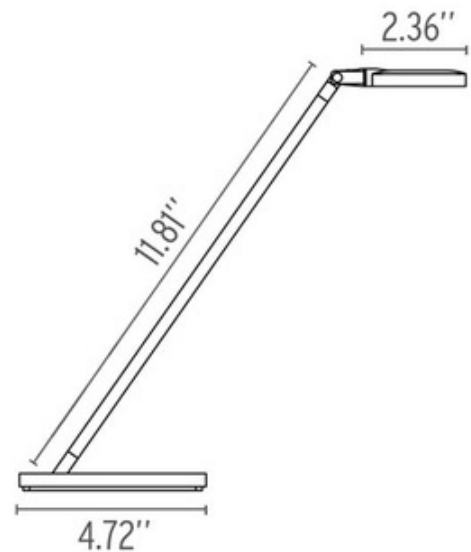

COMPANY	PROJECT	FIXTURE TYPE	APPROVED BY	DATE