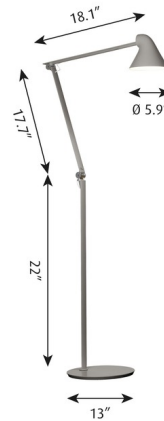

CLICK TO VIEW PRODUCT

Notes: