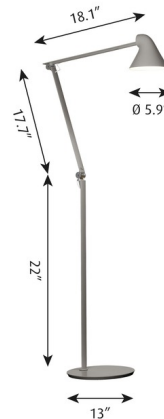

CLICK TO VIEW PRODUCT

Notes: