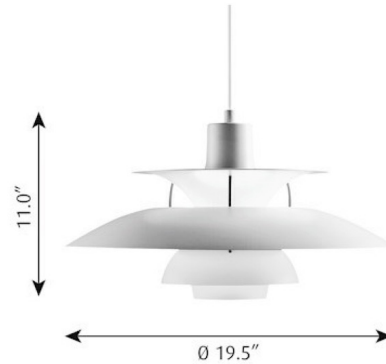

Shown in white / hues of red

Specifications

COLOR	Hues of Red
BODY FINISH	White
WATTAGE	22W
DIMMER	Standard 120V
DIMENSIONS	19.5"W x 10.5"H
BULB NOT INCLUDED	1 x A21/Medium (E26)/22W/120V LED

CLICK TO VIEW PRODUCT

Notes: