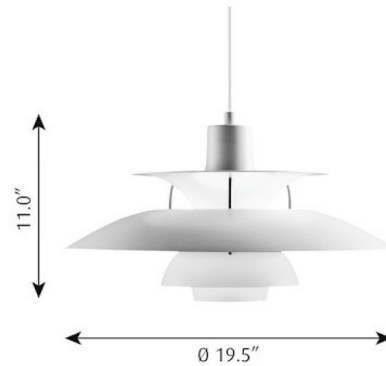

### Description

The PH5 Pendant is designed based on the principle of a reflective three shade system, which directs the majority of the light downwards. The shades give a soft light distribution, perfect in your room.

### Specifications

COLOR	Hues of Rose
BODY FINISH	White
WATTAGE	22W
DIMMER	Standard 120V
DIMENSIONS	19.5"W x 10.5"H
BULB NOT INCLUDED	1 x A21/Medium (E26)/22W/120V LED

CLICK TO VIEW PRODUCT

Notes: