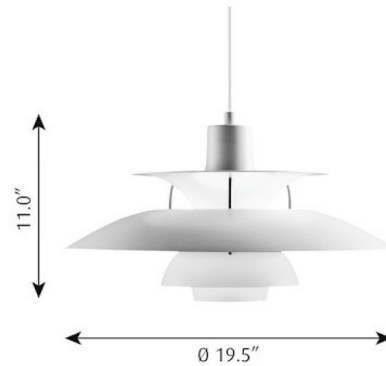

### Description

The PH5 Pendant is designed based on the principle of a reflective three shade system, which directs the majority of the light downwards. The shades give a soft light distribution, perfect in your room.