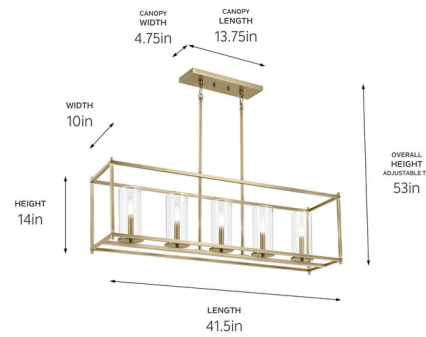

### Description

The Crosby Linear Pendant is a streamlined fixture with clean lines that contribute to the contemporary, minimalistic style.

Shown in chrome / clear

### Specifications

COLOR . . . . . Clear  
BODY FINISH . . . . . Chrome  
WATTAGE . . . . . 45W  
DIMMER . . . . . Standard 120V  
DIMENSIONS . . . . . 41.5"L x 10"W x 14"H  
BULB NOT INCLUDED . . . . . 5 x B10/Candelabra (E12)/9W/120V LED

### Technical Information

PRODUCT DIMENSIONS . . . . . Downrods Included: (4) 6" and (4) 12" Stems

CLICK TO VIEW PRODUCT

Notes: