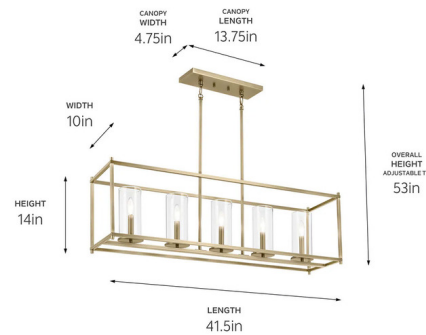

Lightology

lightology.com
866-954-4489
05-21-26

Project: _____

Company: _____

Location: _____ Fixture Type: _____

SPEC #: **KHR613343**

Approved On: _____ Approved By: _____

Crosby Linear Pendant By Kichler

Description

The Crosby Linear Pendant is a streamlined fixture with clean lines that contribute to the contemporary, minimalistic style.

Shown in chrome / clear

Specifications

COLOR Clear
BODY FINISH Chrome
WATTAGE 45W
DIMMER Standard 120V
DIMENSIONS 41.5"L x 10"W x 14"H
BULB NOT INCLUDED 5 x B10/Candelabra (E12)/9W/120V LED

Technical Information

PRODUCT DIMENSIONS Downrods Included: (4) 6" and (4) 12" Stems

CLICK TO VIEW PRODUCT

Notes: