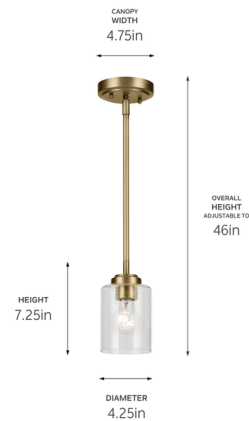

## Winslow Pendant By Kichler

### Description

Embodying a clean, timeless aesthetic, the Winslow Pendant complements a range of interior styles from transitional to luxe industrial. The cylinder seeded glass shade presents a sleek silhouette while adding a touch of traditional charm. This light works as a standalone or in multiples to illuminate your kitchen, entryway, or dining area.

### Specifications

COLOR	Clear Seeded
BODY FINISH	Brushed Nickel
WATTAGE	12W
DIMMER	Standard 120V
DIMENSIONS	4.25"W x 7.25"H
BULB NOT INCLUDED	1 x A19/Medium (E26)/12W/120V LED
OTHER BULB OPTIONS	1 x Edison ST-Shape/Medium (E26)/120V LED
COUNTRY OF ORIGIN	China