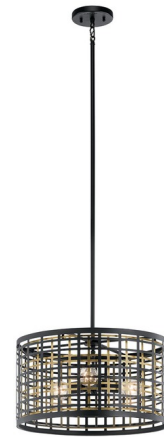

Lightology

lightology.com
866-954-4489
04-25-26

Project: _____

Company: _____

Location: _____ Fixture Type: _____

SPEC #: **KHR613384**

Approved On: _____ Approved By: _____

Aldergate Convertible Chandelier

By Kichler

Description

The Aldergate Convertible Chandelier offers an unique look that would fit into a variety of spaces with overlapping grids in contrasting finishes of Black over Gold. Can be mounted to the ceiling as a semi flush mount or with provided 36 inch stem as a chandelier. Ideally suited for vintage-style filament bulbs. Maximum tilt is 90 degrees. ETL listed.

Shown in black

Specifications

COLOR	N/A
BODY FINISH	Black
WATTAGE	159W
DIMMER	Standard 120V
DIMENSIONS	49"L x 18"W x 11.5"H
BULB NOT INCLUDED	3 x A19/Medium (E26)/53W/120V Incandescent

CLICK TO VIEW PRODUCT