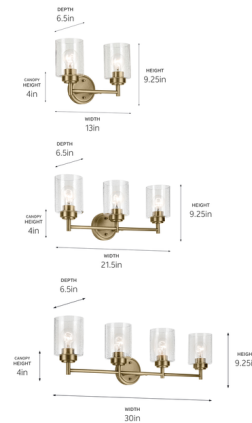

Lightology

lightology.com
866-954-4489
04-09-26

Project: _____
 Company: _____
 Location: _____ Fixture Type: _____
 SPEC #: **KHR613489**
 Approved On: _____ Approved By: _____

Winslow Bathroom Vanity Light By Kichler

Description

Update your space with the clean, timeless look of the Winslow Bathroom Vanity Light. Combining a sleek metal frame with traditional-style seeded glass shades, the Winslow complements a range of interior settings from modern and transitional to luxe industrial. Place it in a master bath or guest bathroom to fill the space with a warm ambient glow.

Shown in brushed nickel / clear seeded

Specifications

COLOR	Clear Seeded
BODY FINISH	Brushed Nickel
WATTAGE	24W
DIMMER	Standard 120V
DIMENSIONS	13"W x 9.25"H x 6.5"D
BULB NOT INCLUDED	2 x A19/Medium (E26)/12W/120V LED
COUNTRY OF ORIGIN	China