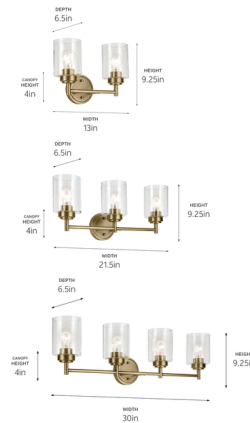

Lightology

lightology.com
866-954-4489
06-04-26

Project: _____

Company: _____

Location: _____ Fixture Type: _____

SPEC #: **KHR613489**

Approved On: _____ Approved By: _____

Winslow Bathroom Vanity Light By Kichler

Description

Update your space with the clean, timeless look of the Winslow Bathroom Vanity Light. Combining a sleek metal frame with traditional-style seeded glass shades, the Winslow complements a range of interior settings from modern and transitional to luxe industrial. Place it in a master bath or guest bathroom to fill the space with a warm ambient glow.

Shown in brushed nickel / clear seeded

Specifications

COLOR Clear Seeded
 BODY FINISH Brushed Nickel
 WATTAGE 24W
 DIMMER Standard 120V
 DIMENSIONS 13"W x 9.25"H x 6.5"D
 BULB NOT INCLUDED 2 x A19/Medium (E26)/12W/120V LED
 COUNTRY OF ORIGIN China