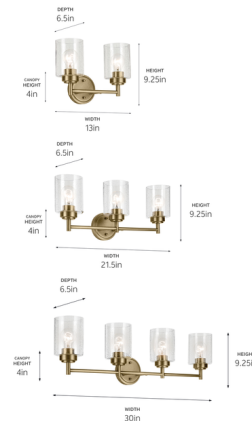

## Winslow Bathroom Vanity Light By Kichler

### Description

Update your space with the clean, timeless look of the Winslow Bathroom Vanity Light. Combining a sleek metal frame with traditional-style seeded glass shades, the Winslow complements a range of interior settings from modern and transitional to luxe industrial. Place it in a master bath or guest bathroom to fill the space with a warm ambient glow.

### Specifications

COLOR . . . . . Clear Seeded  
BODY FINISH . . . . . Brushed Nickel  
WATTAGE . . . . . 24W  
DIMMER . . . . . Standard 120V  
DIMENSIONS . . . . . 13"W x 9.25"H x 6.5"D  
BULB NOT INCLUDED . . . . . 2 x A19/Medium (E26)/12W/120V LED  
COUNTRY OF ORIGIN . . . . . China