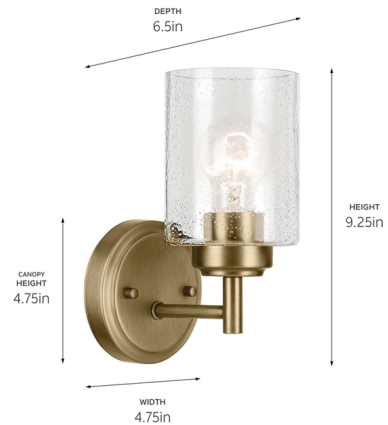

Lightology

lightology.com
866-954-4489
06-30-26

Project: _____

Company: _____

Location: _____ Fixture Type: _____

SPEC #: **KHR613519**

Approved On: _____ Approved By: _____

Winslow Wall Sconce

By Kichler

Description

Update your space with the clean, timeless look of the Winslow Wall Sconce. Combining a sleek metal frame with a traditional-style seeded glass shade, the Winslow complements a range of interior settings from modern and transitional to luxe industrial. Place it on either side of a bathroom mirror, or use it to light an entryway or hallway.

Shown in brushed nickel / clear seeded

Specifications

COLOR	Clear Seeded
BODY FINISH	Brushed Nickel
WATTAGE	12W
DIMMER	Standard 120V
DIMENSIONS	4.75"W x 9.25"H x 6.5"D
BULB NOT INCLUDED	1 x A19/Medium (E26)/12W/120V LED
OTHER BULB OPTIONS	1 x Edison ST-Shape/Medium (E26)/120V LED
COUNTRY OF ORIGIN	China