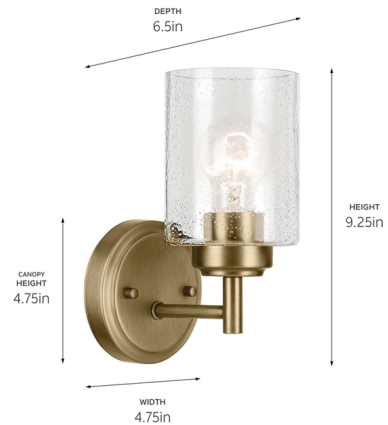

Lightology

lightology.com
866-954-4489
04-22-26

Project: _____

Company: _____

Location: _____ Fixture Type: _____

SPEC #: **KHR613519**

Approved On: _____ Approved By: _____

Winslow Wall Sconce

By Kichler

Description

Update your space with the clean, timeless look of the Winslow Wall Sconce. Combining a sleek metal frame with a traditional-style seeded glass shade, the Winslow complements a range of interior settings from modern and transitional to luxe industrial. Place it on either side of a bathroom mirror, or use it to light an entryway or hallway.

Shown in brushed nickel / clear seeded

Specifications

COLOR	Clear Seeded
BODY FINISH	Brushed Nickel
WATTAGE	12W
DIMMER	Standard 120V
DIMENSIONS	4.75"W x 9.25"H x 6.5"D
BULB NOT INCLUDED	1 x A19/Medium (E26)/12W/120V LED
OTHER BULB OPTIONS	1 x Edison ST-Shape/Medium (E26)/120V LED
COUNTRY OF ORIGIN	China