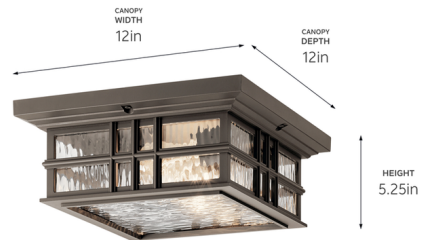

Lightology

lightology.com
866-954-4489
07-06-25

Project: _____

Company: _____

Location: _____ Fixture Type: _____

SPEC #: **KHR613530**

Approved On: _____ Approved By: _____

Beacon Square Outdoor Ceiling Light By Kichler

Description

The Beacon Square Outdoor Ceiling Light seamlessly blends craftsman aesthetics with a nostalgic coastal vibe, bringing a casual yet polished look to your covered outdoor area. Ideal for Arts and Crafts or coastal settings, it showcases a sleek frame and hammered glass reminiscent of gently flowing water. This fixture is built from Kichler's Climates materials and withstands harsh outdoor elements including saltwater spray and UV rays, ensuring a beautiful long-lasting finish.

Shown in olde bronze / clear hammered

Specifications

COLOR	Clear Hammered
BODY FINISH	Olde Bronze
WATTAGE	24W
DIMMER	Standard 120V
DIMENSIONS	12"W x 5.25"H x 12"D
BULB NOT INCLUDED	2 x A19/Medium (E26)/12W/120V LED
COUNTRY OF ORIGIN	China