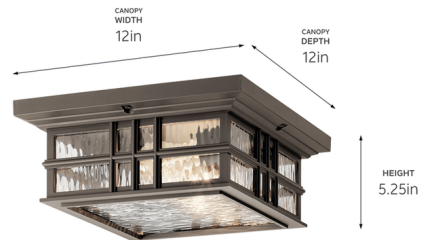

Lightology

lightology.com
866-954-4489
04-24-26

Project: _____

Company: _____

Location: _____ Fixture Type: _____

SPEC #: **KHR613530**

Approved On: _____ Approved By: _____

Beacon Square Outdoor Ceiling Light By Kichler

Description

The Beacon Square Outdoor Ceiling Light seamlessly blends craftsman aesthetics with a nostalgic coastal vibe, bringing a casual yet polished look to your covered outdoor area. Ideal for Arts and Crafts or coastal settings, it showcases a sleek frame and hammered glass reminiscent of gently flowing water. This fixture is built from Kichler's Climates materials and withstands harsh outdoor elements including saltwater spray and UV rays, ensuring a beautiful long-lasting finish.

Shown in olde bronze / clear hammered

Specifications

COLOR	Clear Hammered
BODY FINISH	Olde Bronze
WATTAGE	24W
DIMMER	Standard 120V
DIMENSIONS	12"W x 5.25"H x 12"D
BULB NOT INCLUDED	2 x A19/Medium (E26)/12W/120V LED
COUNTRY OF ORIGIN	China